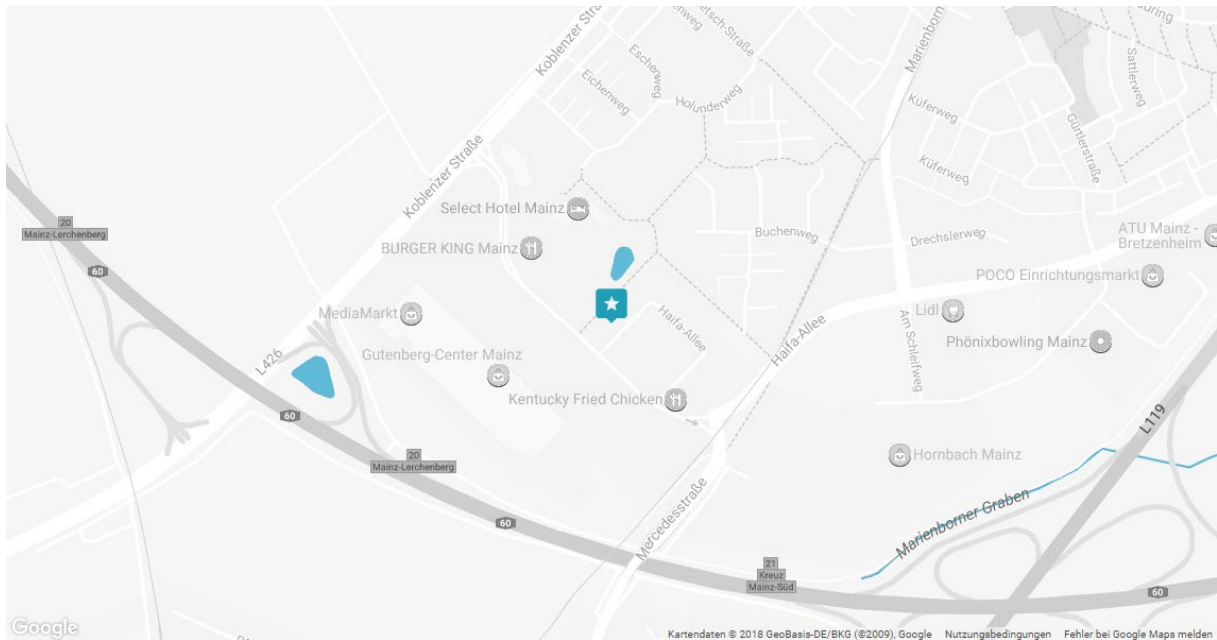

## That's how you find to us:

**sciema GmbH**

Dr. Anke Pfützner  
Haifa-Allee 20  
55128 Mainz / Germany

Our office is located opposite the Gutenberg Center in Mainz-Bretzenheim.

### By car / cap :

From the central station: 12 min, 6,6 km (approx. 20 Euro by cap to sciema UG)

- Central Station Mainz (Hauptbahnhof Mainz)
- Follow Mombacher Street to “Am Linsenbergr”
- Take Langenbeck Street and Pariser Street to Haifa-Avenue, take L119 exit towards Mz.-Marienborn-Bretzenheim-Süd
- Drive to Haifa-Avenue 20, 55128 Mainz

From Frankfurt airport: 23 min, 32 km (approx. 60 Euro by cap to sciema UG)

- Frankfurt Airport (Frankfurt Flughafen)
- Continue until B43
- Take A67 and A60 to Koblenzer Street in Mainz, take A60 exit 20-Mainz Lerchenberg
- Drive to Haifa-Avenue 20, 55128 Mainz

Mainz bus lines 57, 70, 71 and 75 stop just a few meters away:

- Lines 57 + 71: Stop Gutenberg-Center Ost
- Line 70: Stop Gutenberg-Center Süd
- Line 75: Stop Gutenberg-Center Nord

The tram lines 51 and 53 are 5-10 minutes' walk from us.